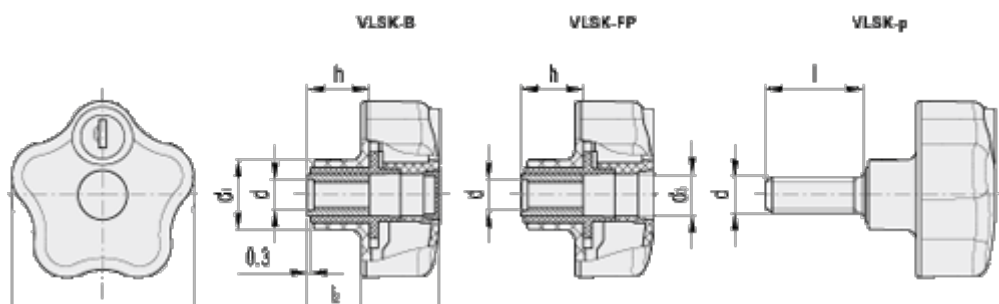

Data Sheet

Article number: 2302076841

Description: E+G Security lobe knob with lock
VLSK.63-p-M10x20-U

Measures

D = 63
d1 = 23
d 6H = M10x20
h =
l =
L = 44
l2 = 17